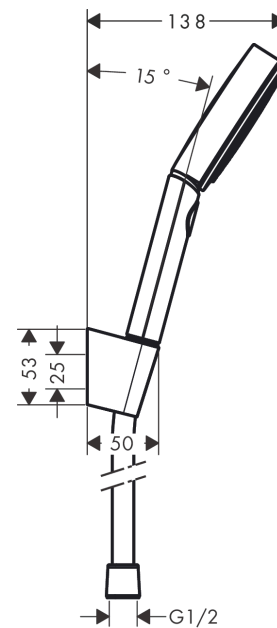

Pulsify Select S

Shower holder set 105 3jet Relaxation with shower hose 125 cm

Surfaces: **Matt Black** Article Number: **24302670**

Description

product features

- consists of: hand shower, shower holder, shower hose
- shower head size: 105 mm
- integrated support function
- spray type: PowderRain, IntenseRain, Massage spray
- convenient diversion via Select button
- maximum flow rate at 3 bar: 11,4 l/min
- minimum flow pressure: 1 bar
- pivot connector prevent hose from tangling
- wall supports of plastic
- rinseable screen insert

Technology

Design awards

reddot winner 2021

Product image

Scale drawing

Flowchart

The consumption was measured in combination with the appropriate fittings (thermostat/mixer/ in-wall valve) to reflect actual application in practice.