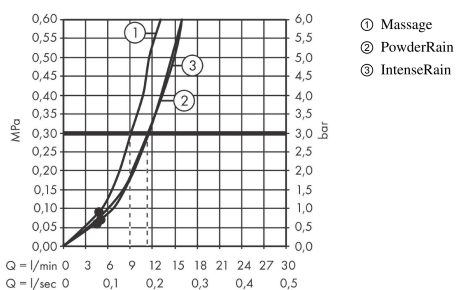

Pulsify Select S

Shower holder set 105 3jet Relaxation with shower hose 125 cm

Surfaces: **Matt Black** Article Number: **24302670**

Description

product features

- consists of: hand shower, shower holder, shower hose
- shower head size: 105 mm
- integrated support function
- spray type: PowderRain, IntenseRain, Massage spray
- convenient diversion via Select button
- maximum flow rate at 3 bar: 11,4 l/min
- minimum flow pressure: 1 bar
- pivot connector prevent hose from tangling
- wall supports of plastic
- rinseable screen insert

Technology

Design awards

reddot winner 2021

Product image

Scale drawing

Flowchart

The consumption was measured in combination with the appropriate fittings (thermostat/mixer/ in-wall valve) to reflect actual application in practice.